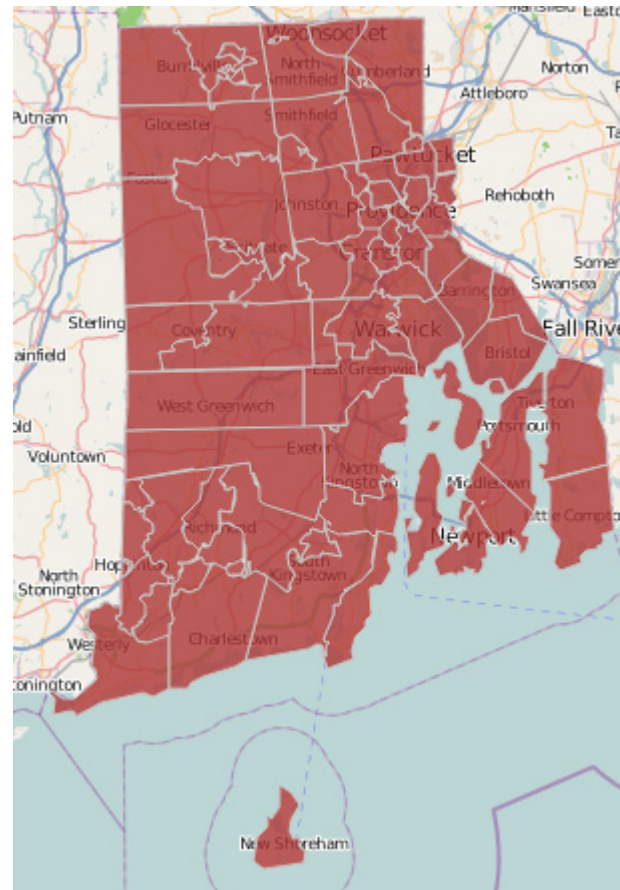

Rhode Island Fee Schedule Starting January 1, 2016

 CBA

There are no Rural or Regional Areas in Rhode Island.

Percentage of Competitive Bidding Zip Codes in State: 100%

The percentages are estimates based on information from CMS and Mapline.