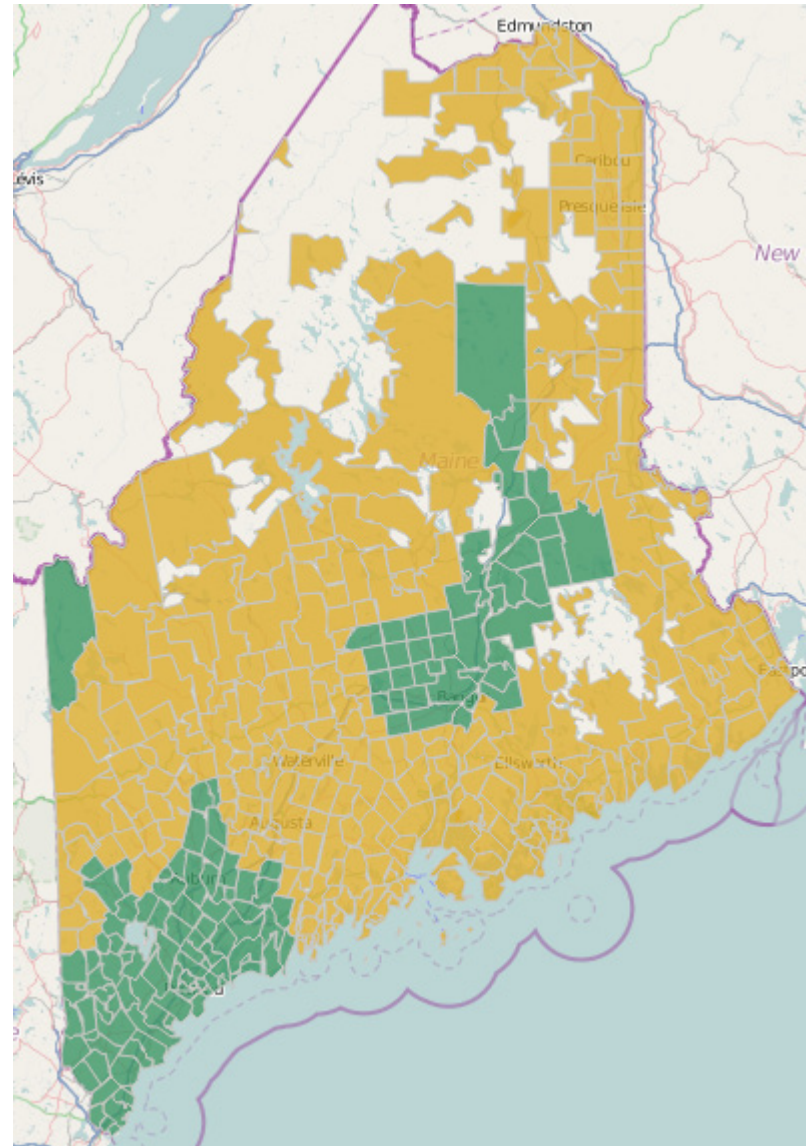

# Maine Fee Schedule Starting January 1, 2016

 Rural

 Non-Rural

There are no Competitive Bidding Areas in Maine.

Percentage of Rural Zip Codes in State: 69.0%

Percentage of Regional Zip Codes in State: 31.0%

The percentages are estimates based on information from CMS and Mapline. Areas that are not colored are not assigned a zip code in Mapline.